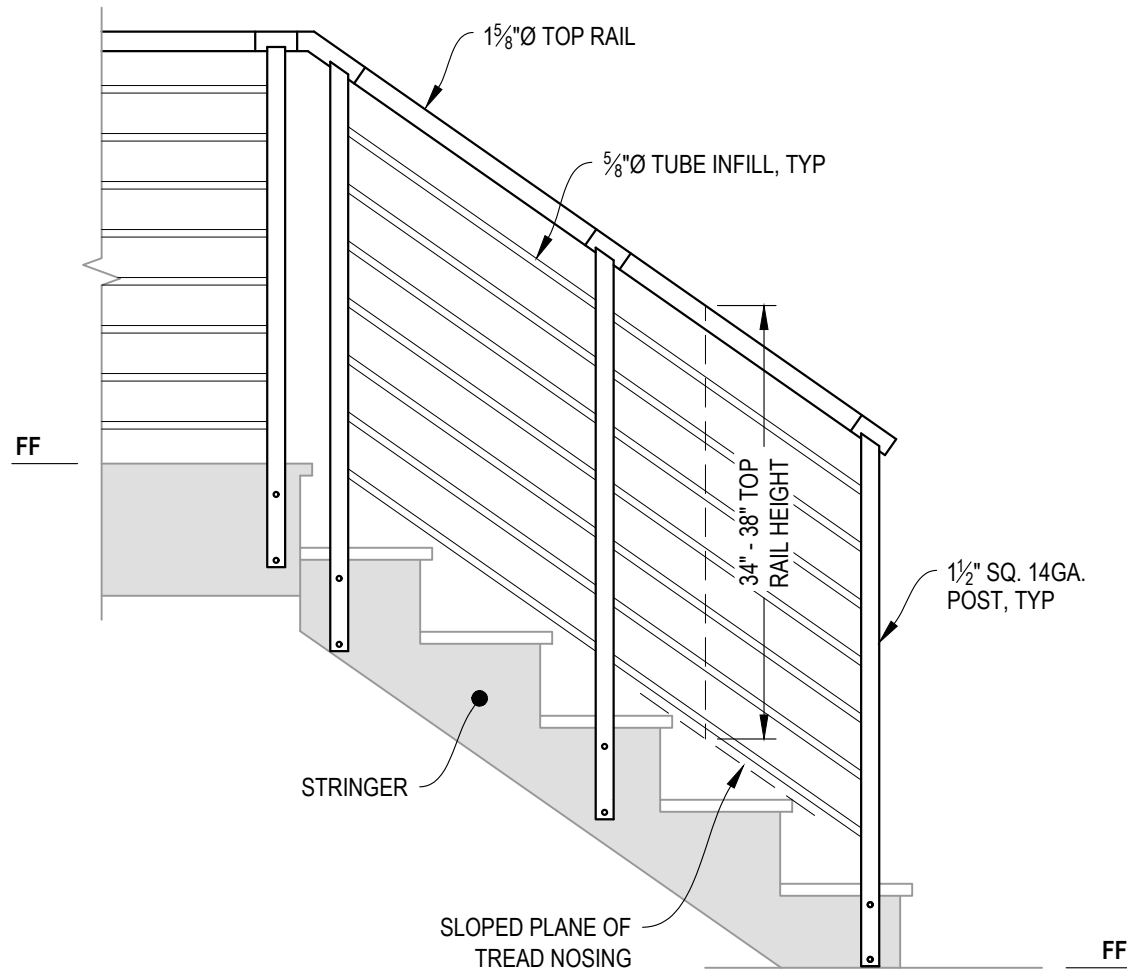

1 EXAMPLE POST LAYOUT
PLAN VIEW

AGS Stainless Clearview® Railing Systems are designed to meet the requirements of the latest edition of the IRC/IBC.

NOTES:

1. TOP RAIL NOT SHOWN FOR CLARITY.
2. ALL PARTS AND COMPONENTS MADE WITH 316 STAINLESS STEEL UNLESS NOTED OTHERWISE.

LEGEND

-  DETAIL ID
-  SHEET ID
-  ELEVATION ID
-  SHEET ID
-  SIDE MOUNT POST
-  CENTERLINE
- FF** FINISHED FLOOR
- TYP TYPICAL CONDITION APPLIES ELSEWHERE AT SIMILAR CONDITIONS

NOTES:

1. DECK STRUCTURE CAN VARY GREATLY. IT IS THE RESPONSIBILITY OF THE CUSTOMER TO VERIFY THAT THE SUPPORTING STRUCTURE IS ADEQUATE TO MEET THE LOAD REQUIREMENTS OF THE GOVERNING BUILDING CODE(S). *AGS Stainless Inc.* RECOMMENDS CONSULTING A DESIGN OR CONSTRUCTION PROFESSIONAL TO ADDRESS THESE ISSUES.

A **TYPICAL RAILING CONDITION**
ELEVATION

A STAIR
ELEVATION

NOTES:

1. STAIR CONSTRUCTION VARIES GREATLY. AS-BUILT CONDITIONS MAY ALTER RAILING DESIGN, INCLUDING POST LOCATION & MOUNTING, INFILL SPACING, AND TOP RAIL LAYOUT.