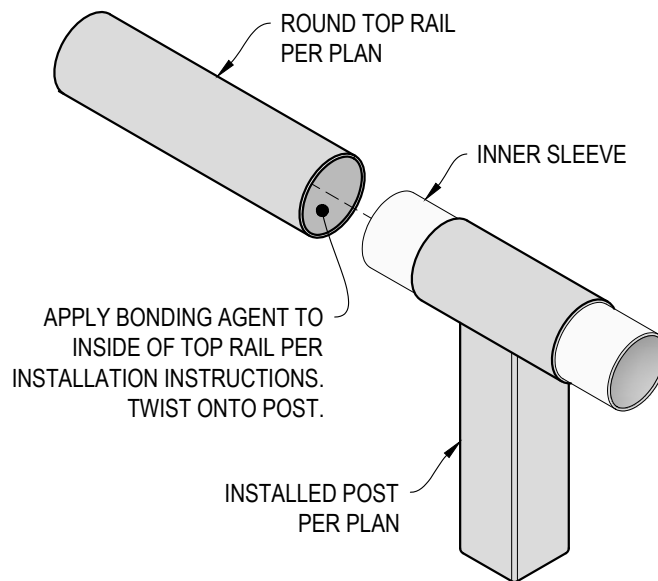

NOTE: 90° SHOWN, OTHER ANGLES SIMILAR

A TYPICAL 90° SIDE MOUNT OUTSIDE CORNER
DETAIL

NOTE: 90° SHOWN, OTHER ANGLES SIMILAR

B TYPICAL 90° SIDE MOUNT INSIDE CORNER
DETAIL

C TYPICAL POST MOUNTING - SIDE MOUNT
DETAIL

D TYPICAL POST MOUNTING - SIDE MOUNT
DETAIL

E TOP RAIL INSTALLATION - ROUND
DETAIL

F FITTING INSTALLATION - OLYMPUS SPLICE
DETAIL

OLYMPUS SPECIFICATION DRAWING

** RESIDENTIAL **

36" SIDE MOUNT - ROUND TOP

DWG #