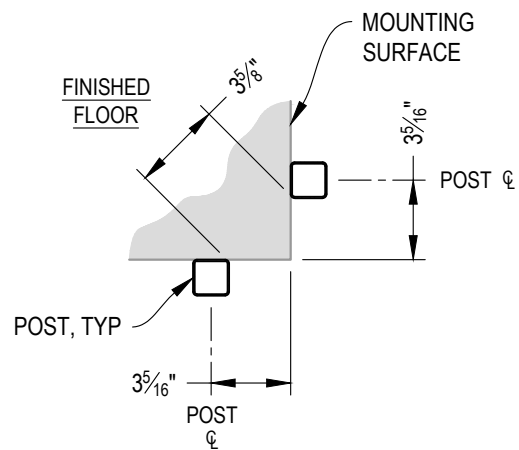

LEGEND

-  DETAIL ID
-  SHEET ID
-  ELEVATION ID
-  SHEET ID
-  SIDE MOUNT POST
-  CENTERLINE
- FF** FINISHED FLOOR
- TYP TYPICAL CONDITION APPLIES ELSEWHERE AT SIMILAR CONDITIONS

NOTES:

1. DECK STRUCTURE CAN VARY GREATLY. IT IS THE RESPONSIBILITY OF THE CUSTOMER TO VERIFY THAT THE SUPPORTING STRUCTURE IS ADEQUATE TO MEET THE LOAD REQUIREMENTS OF THE GOVERNING BUILDING CODE(S). *AGS Stainless Inc.* RECOMMENDS CONSULTING A DESIGN OR CONSTRUCTION PROFESSIONAL TO ADDRESS THESE ISSUES.

A **TYPICAL RAILING CONDITION**
ELEVATION

A STAIR
ELEVATION

NOTES:

1. STAIR CONSTRUCTION VARIES GREATLY. AS-BUILT CONDITIONS MAY ALTER RAILING DESIGN, INCLUDING POST LOCATION & MOUNTING, INFILL SPACING, AND TOP RAIL LAYOUT.

7873 NEDAY ROAD
BAINBRIDGE ISLAND, WA 98110
PHONE - (888) 842-9492
WWW.AGSSTAINLESS.COM

OLYMPUS SPECIFICATION DRAWING
** RESIDENTIAL **

36" SIDE MOUNT - ROUND TOP

DWG #
SM36R

SCALE
NONE

DATE
2026

SHEET

3 OF 4

NOTE: 90° SHOWN, OTHER ANGLES SIMILAR

A TYPICAL 90° SIDE MOUNT OUTSIDE CORNER
DETAIL

NOTE: 90° SHOWN, OTHER ANGLES SIMILAR

B TYPICAL 90° SIDE MOUNT INSIDE CORNER
DETAIL

C TYPICAL POST MOUNTING - SIDE MOUNT
DETAIL