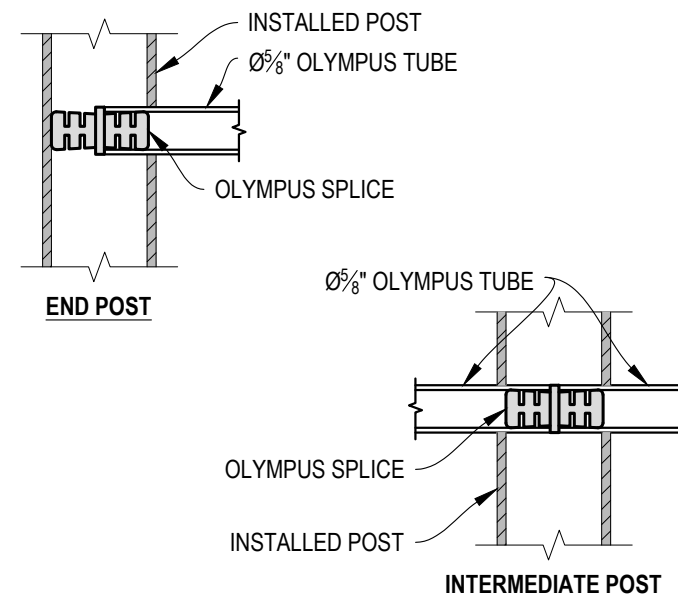

NOTE: 90° SHOWN, OTHER ANGLES SIMILAR

A TYPICAL 90° SIDE MOUNT OUTSIDE CORNER
DETAIL

NOTE: 90° SHOWN, OTHER ANGLES SIMILAR

B TYPICAL 90° SIDE MOUNT INSIDE CORNER
DETAIL

C TYPICAL POST MOUNTING - SIDE MOUNT
DETAIL

D TYPICAL POST MOUNTING - SIDE MOUNT
DETAIL

E TOP RAIL INSTALLATION - ROUND
DETAIL

F FITTING INSTALLATION - OLYMPUS SPLICE
DETAIL

OLYMPUS SPECIFICATION DRAWING

** RESIDENTIAL **

36" SIDE MOUNT - ROUND TOP

DWG #