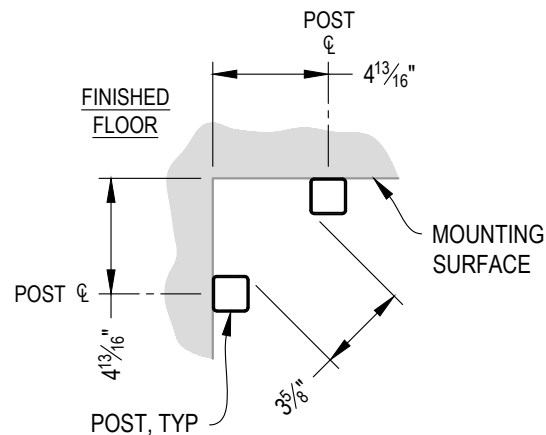

LEGEND

-  DETAIL ID
-  SHEET ID
-  ELEVATION ID
-  SHEET ID
-  SIDE MOUNT POST
-  CENTERLINE
- FF** FINISHED FLOOR
- TYP TYPICAL CONDITION APPLIES ELSEWHERE AT SIMILAR CONDITIONS

NOTES:

1. DECK STRUCTURE CAN VARY GREATLY. IT IS THE RESPONSIBILITY OF THE CUSTOMER TO VERIFY THAT THE SUPPORTING STRUCTURE IS ADEQUATE TO MEET THE LOAD REQUIREMENTS OF THE GOVERNING BUILDING CODE(S). *AGS Stainless Inc.* RECOMMENDS CONSULTING A DESIGN OR CONSTRUCTION PROFESSIONAL TO ADDRESS THESE ISSUES.

A **TYPICAL RAILING CONDITION**
ELEVATION

A STAIR
ELEVATION

NOTES:

1. STAIR CONSTRUCTION VARIES GREATLY. AS-BUILT CONDITIONS MAY ALTER RAILING DESIGN, INCLUDING POST LOCATION & MOUNTING, INFILL SPACING, AND TOP RAIL LAYOUT.

7873 NEDAY ROAD
BAINBRIDGE ISLAND, WA 98110
PHONE - (888) 842-9492
WWW.AGSSTAINLESS.COM

OLYMPUS SPECIFICATION DRAWING
** RESIDENTIAL **

36" SIDE MOUNT - ROUND TOP

DWG #
SM36R

SCALE
NONE

DATE
2026

SHEET

3 OF 4

NOTE: 90° SHOWN, OTHER ANGLES SIMILAR

A TYPICAL 90° SIDE MOUNT OUTSIDE CORNER
DETAIL

NOTE: 90° SHOWN, OTHER ANGLES SIMILAR

B TYPICAL 90° SIDE MOUNT INSIDE CORNER
DETAIL

C TYPICAL POST MOUNTING - SIDE MOUNT
DETAIL