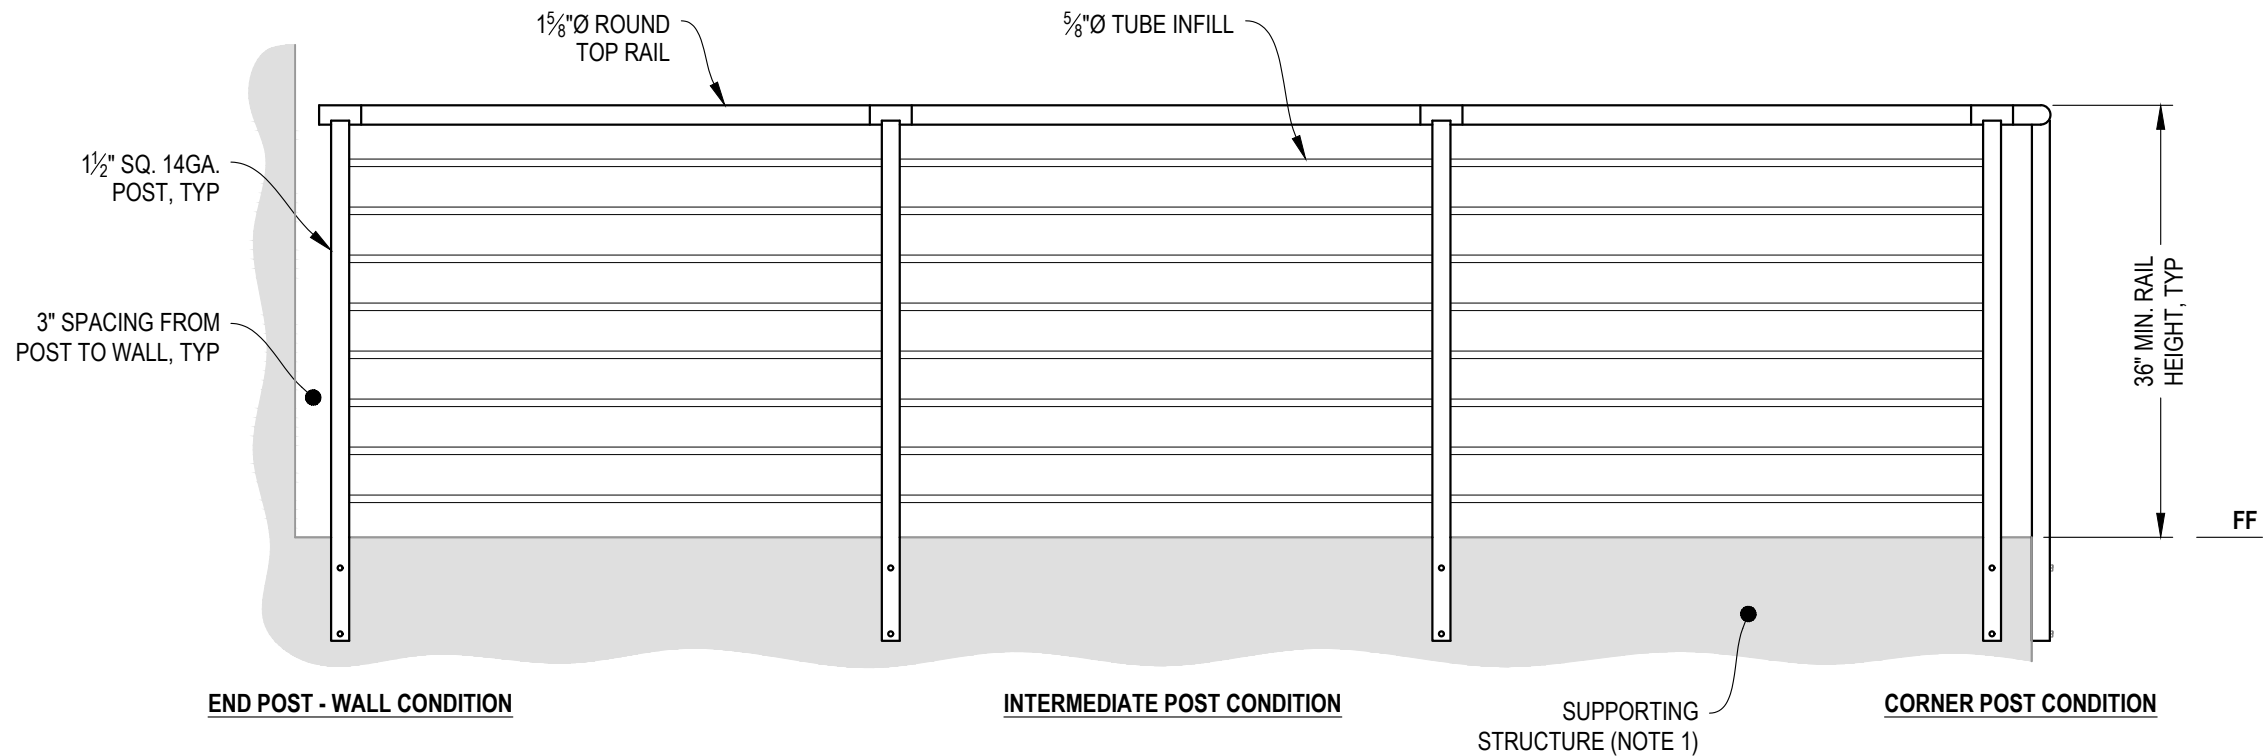

1 EXAMPLE POST LAYOUT
PLAN VIEW

AGS Stainless Clearview® Railing Systems are designed to meet the requirements of the latest edition of the IRC/IBC.

NOTES:

1. TOP RAIL NOT SHOWN FOR CLARITY.
2. ALL PARTS AND COMPONENTS MADE WITH 316 STAINLESS STEEL UNLESS NOTED OTHERWISE.

LEGEND

-  DETAIL ID
-  SHEET ID
-  ELEVATION ID
-  SHEET ID
-  SIDE MOUNT POST
-  CENTERLINE
- FF** FINISHED FLOOR
- TYP TYPICAL CONDITION APPLIES ELSEWHERE AT SIMILAR CONDITIONS

NOTES:

1. DECK STRUCTURE CAN VARY GREATLY. IT IS THE RESPONSIBILITY OF THE CUSTOMER TO VERIFY THAT THE SUPPORTING STRUCTURE IS ADEQUATE TO MEET THE LOAD REQUIREMENTS OF THE GOVERNING BUILDING CODE(S). *AGS Stainless Inc.* RECOMMENDS CONSULTING A DESIGN OR CONSTRUCTION PROFESSIONAL TO ADDRESS THESE ISSUES.

NOTE: 90° SHOWN, OTHER ANGLES SIMILAR

A TYPICAL 90° SIDE MOUNT OUTSIDE CORNER
DETAIL

NOTE: 90° SHOWN, OTHER ANGLES SIMILAR

B TYPICAL 90° SIDE MOUNT INSIDE CORNER
DETAIL

C TYPICAL POST MOUNTING - SIDE MOUNT
DETAIL