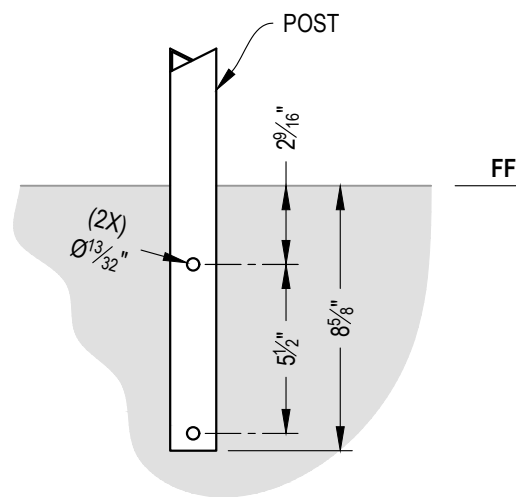

NOTE: 90° SHOWN, OTHER ANGLES SIMILAR

A TYPICAL 90° SIDE MOUNT OUTSIDE CORNER
DETAIL

NOTE: 90° SHOWN, OTHER ANGLES SIMILAR

B TYPICAL 90° SIDE MOUNT INSIDE CORNER
DETAIL

C TYPICAL POST MOUNTING - SIDE MOUNT
DETAIL

D TYPICAL POST MOUNTING - SIDE MOUNT
DETAIL

E TOP RAIL INSTALLATION - ROUND
DETAIL

F FITTING INSTALLATION - OLYMPUS SPLICE
DETAIL

OLYMPUS SPECIFICATION DRAWING

** RESIDENTIAL **

36" SIDE MOUNT - ROUND TOP

DWG #